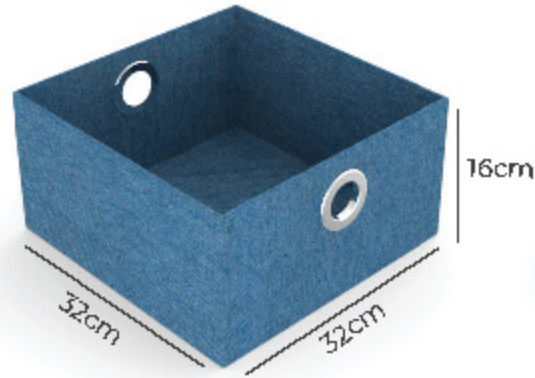

Extra drawers can be ordered separately

DTRBX01_28.15