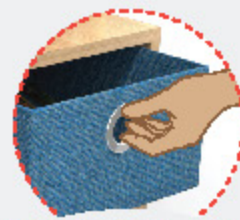

drawers can be bought separately*

DTRBX05_28.15

DTRBX05_28.16

EASY TO PULL OUT

EASY TO ASSEMBLE

FLATPACKED

PVC EDGEBAND

18MM BOARD

decostyle

decostyle

DTR105_UTS

DTR105_WES

CAN BE USED AS A SHOERACK

drawers & cushion seat can be bought separately*

DTRBX03_28.15

DTRBX03_28.16

DTRCS01_28.15

DTRCS01_28.16

EASY TO PULL OUT

ROUNDED CORNERS

EASY TO ASSEMBLE

FLATPACKED

PVC EDGEBAND

18MM BOARD