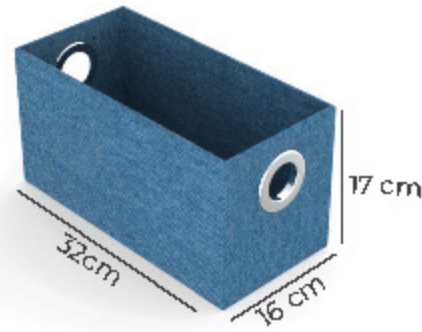

DTRBX02_28.15