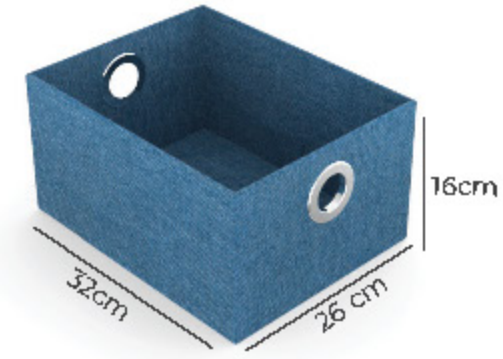

DTRBX03_28.15