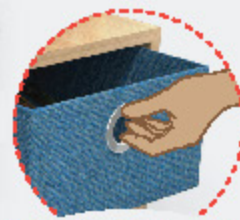

EASY TO ASSEMBLE

FLATPACKED

PVC EDGEBAND

18MM BOARD

DTR102_UTS

DTR102_WES

drawers can be bought separately*

DTRBX01_28.15

DTRBX01_28.16

EASY TO PULL OUT

ROUNDED CORNERS

EASY TO ASSEMBLE

FLATPACKED

PVC EDGEBAND

18MM BOARD

DTR103_UTS