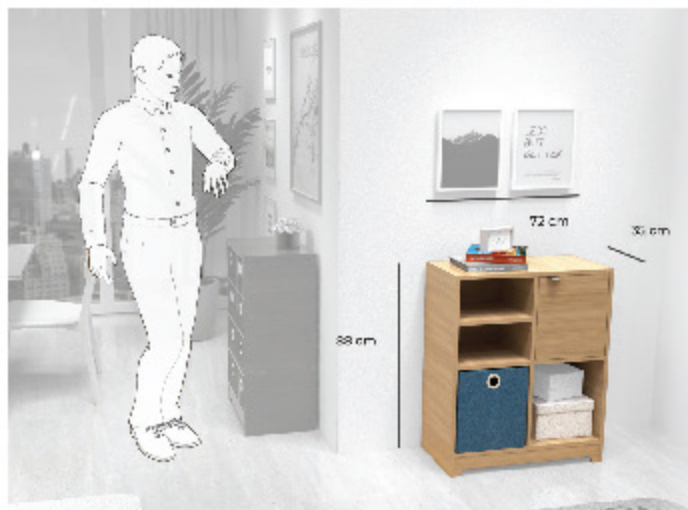

EASY TO PULL OUT

EASY TO ASSEMBLE

FLATPACKED

PVC EDGEBAND

18MM BOARD

decostyle