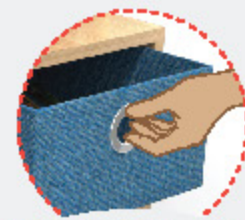

DTRBX04_28.16

EASY TO PULL OUT

EASY TO ASSEMBLE

FLATPACKED

PVC EDGEBAND

18MM BOARD

DTR111_LUTS

DTR111_WES

drawers can be bought separately*

DTRBX05_28.15

DTRBX05_28.16

EASY TO PULL OUT

EASY TO ASSEMBLE

FLATPACKED

PVC EDGEBAND

18MM BOARD