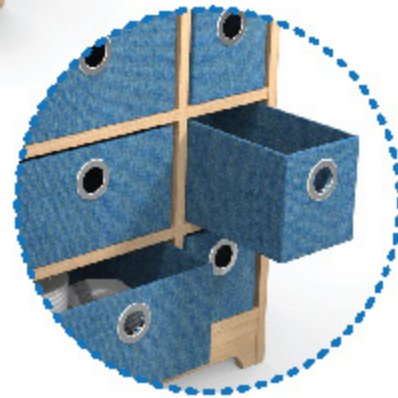

DTRBX04_28.16

EASY TO PULL OUT

EASY TO ASSEMBLE

FLATPACKED

PVC EDGEBAND

18MM BOARD

DTR109_UTS

DTR109_WES

drawers can be bought separately*

DTRBX01_28.15

DTRBX01_28.16

DTRBX02_28.15

DTRBX02_28.16

EASY TO PULL OUT

EASY TO ASSEMBLE

FLATPACKED